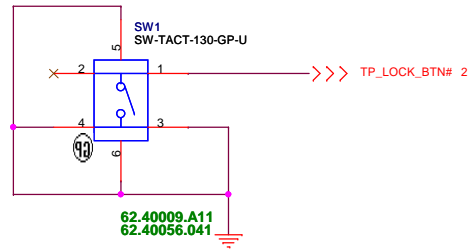

TP LOCK BUTTON

TP LOCK LED

BT AFTE

SB

 Wistron Corporation 21F, 88, Sec.1, Hsin Tai Wu Rd., Hsichih, Taipei Hsien 221, Taiwan, R.O.C.		
Title		
TPLOCK BD CONN		
Size	Document Number	Rev
	JM41 TPLOCK BD	-1
Date: Tuesday, March 10, 2009		
Sheet	2	of 3