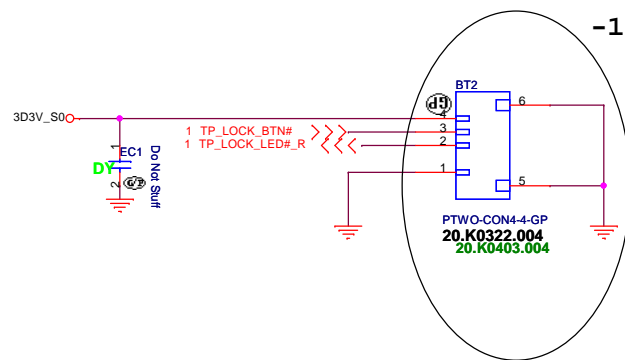

TP LOCK BUTTON

TP LOCK LED

BT AFTE

SB

 Wistron Corporation 21F, 88, Sec.1, Hsin Tai Wu Rd., Hsichih, Taipei Hsien 221, Taiwan, R.O.C.		
Title		
TPLOCK BD CONN		
Size	Document Number	Rev
	JM41 TPLOCK BD	-1
Date: Tuesday, March 10, 2009		
Sheet	2	of 3

SB

緯創資通 Wistron Corporation 21F, 88, Sec.1, Hsin Tai Wu Rd., Hsichih, Taipei Hsien 221, Taiwan, R.O.C.		
Title		
EMI/Spring/Boss		
Size	Document Number	Rev
	JM41 TPLOCK BD	-1
Date: Tuesday, March 10, 2009		
Sheet 3		of 3